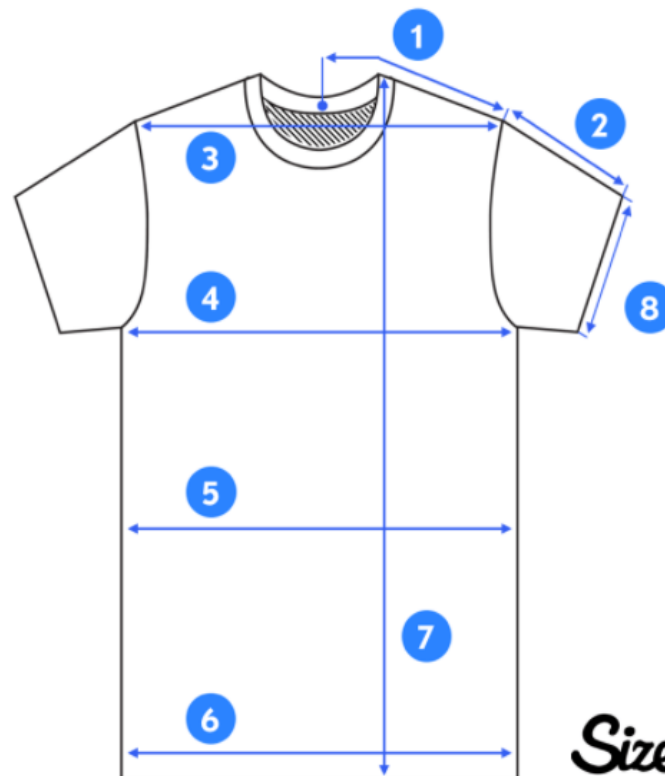

Sizing Guide

	1	2	3	4	5	7	8
Shirt Size	Neck to Shoulder (in)	Sleeve Length (in)	Shoulder to Shoulder (in)	Chest (in)	Waist (in)	Front Length (in)	Sleeve (in)
4	4	5.75	12	12.25	12.25	18	5
5	4	5.75	12.75	13.75	13.75	18.75	5.25
6	4	6.25	13	14	14	19	5.25
7	4.5	6.25	13.5	15.25	15.25	19.25	5.5
YS	4.75	6.5	14.5	16.25	16	22.75	6
YM	4.75	7	14.25	16.5	16.75	23.25	6.25
YL	5.5	7.25	15.5	17.5	17.5	24	6.5
S	6.5	7.75	18.25	19.5	19.25	29	8
M	6.75	8.25	19.25	20.25	20.25	29.75	8.25
L	7	8.5	19	21	21	29.5	8.5

Size.ly